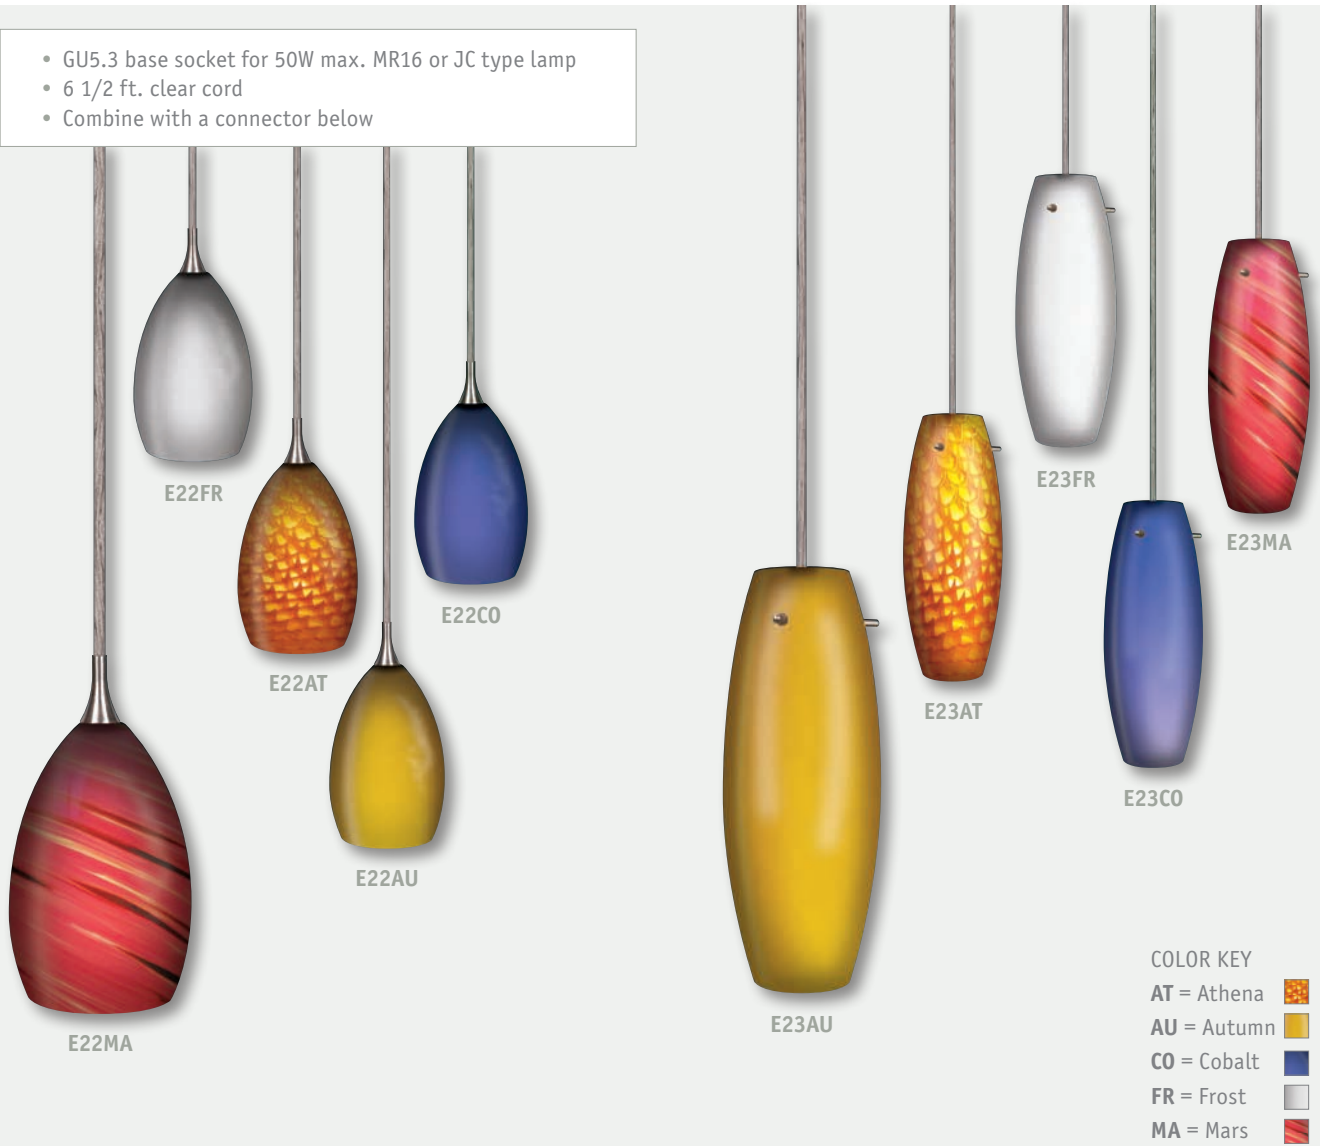

Flat Canopy with 50W Transformer

- ECFB Black
- ECFN Nickel
- ECFW White

50W Vertical Track Transformer

- ETVB Black
- ETVN Nickel
- ETVW White

Low Voltage Pendants

- GU5.3 base socket for 50W max. MR16 or JC type lamp
- 6 1/2 ft. clear cord
- Combine with a connector below