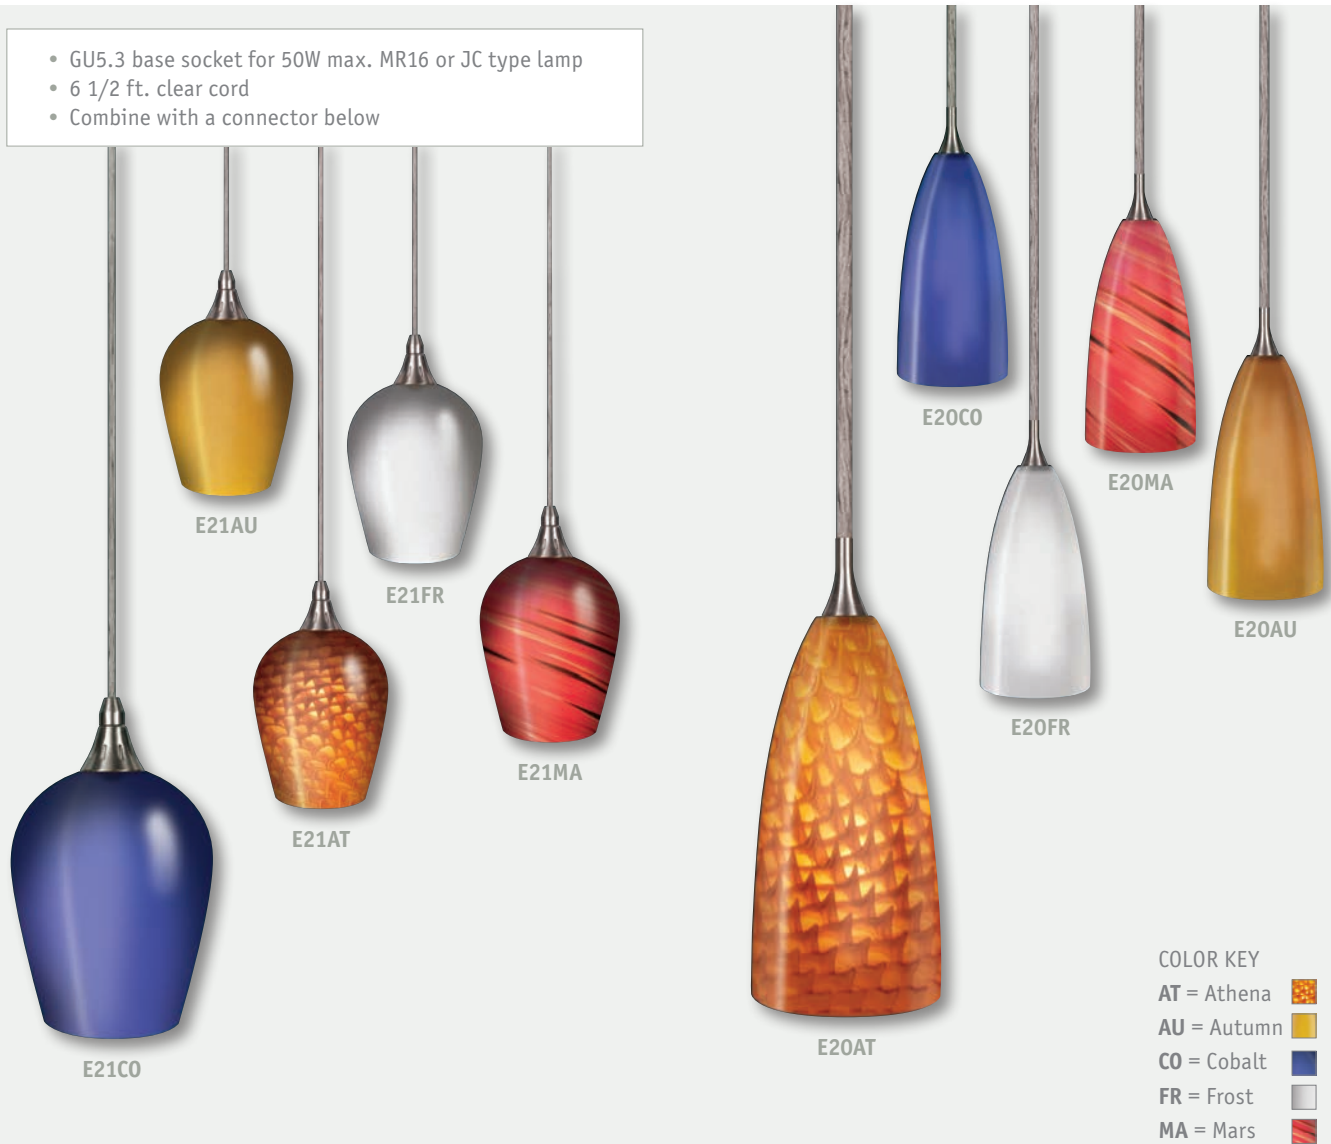

Pendants Low Voltage Pendant Lighting

Low Voltage Pendants

- GU5.3 base socket for 50W max. MR16 or JC type lamp
- 6 1/2 ft. clear cord
- Combine with a connector below

COLOR KEY

- AT = Athena 
- AU = Autumn 
- CO = Cobalt 
- FR = Frost 
- MA = Mars 

Flat Canopy with 50W Transformer

- ECFB Black
- ECFN Nickel
- ECFW White

50W Vertical Track Transformer

- ETVB Black
- ETVN Nickel
- ETVW White

Low Voltage Pendants

- GU5.3 base socket for 50W max. MR16 or JC type lamp
- 6 1/2 ft. clear cord
- Combine with a connector below